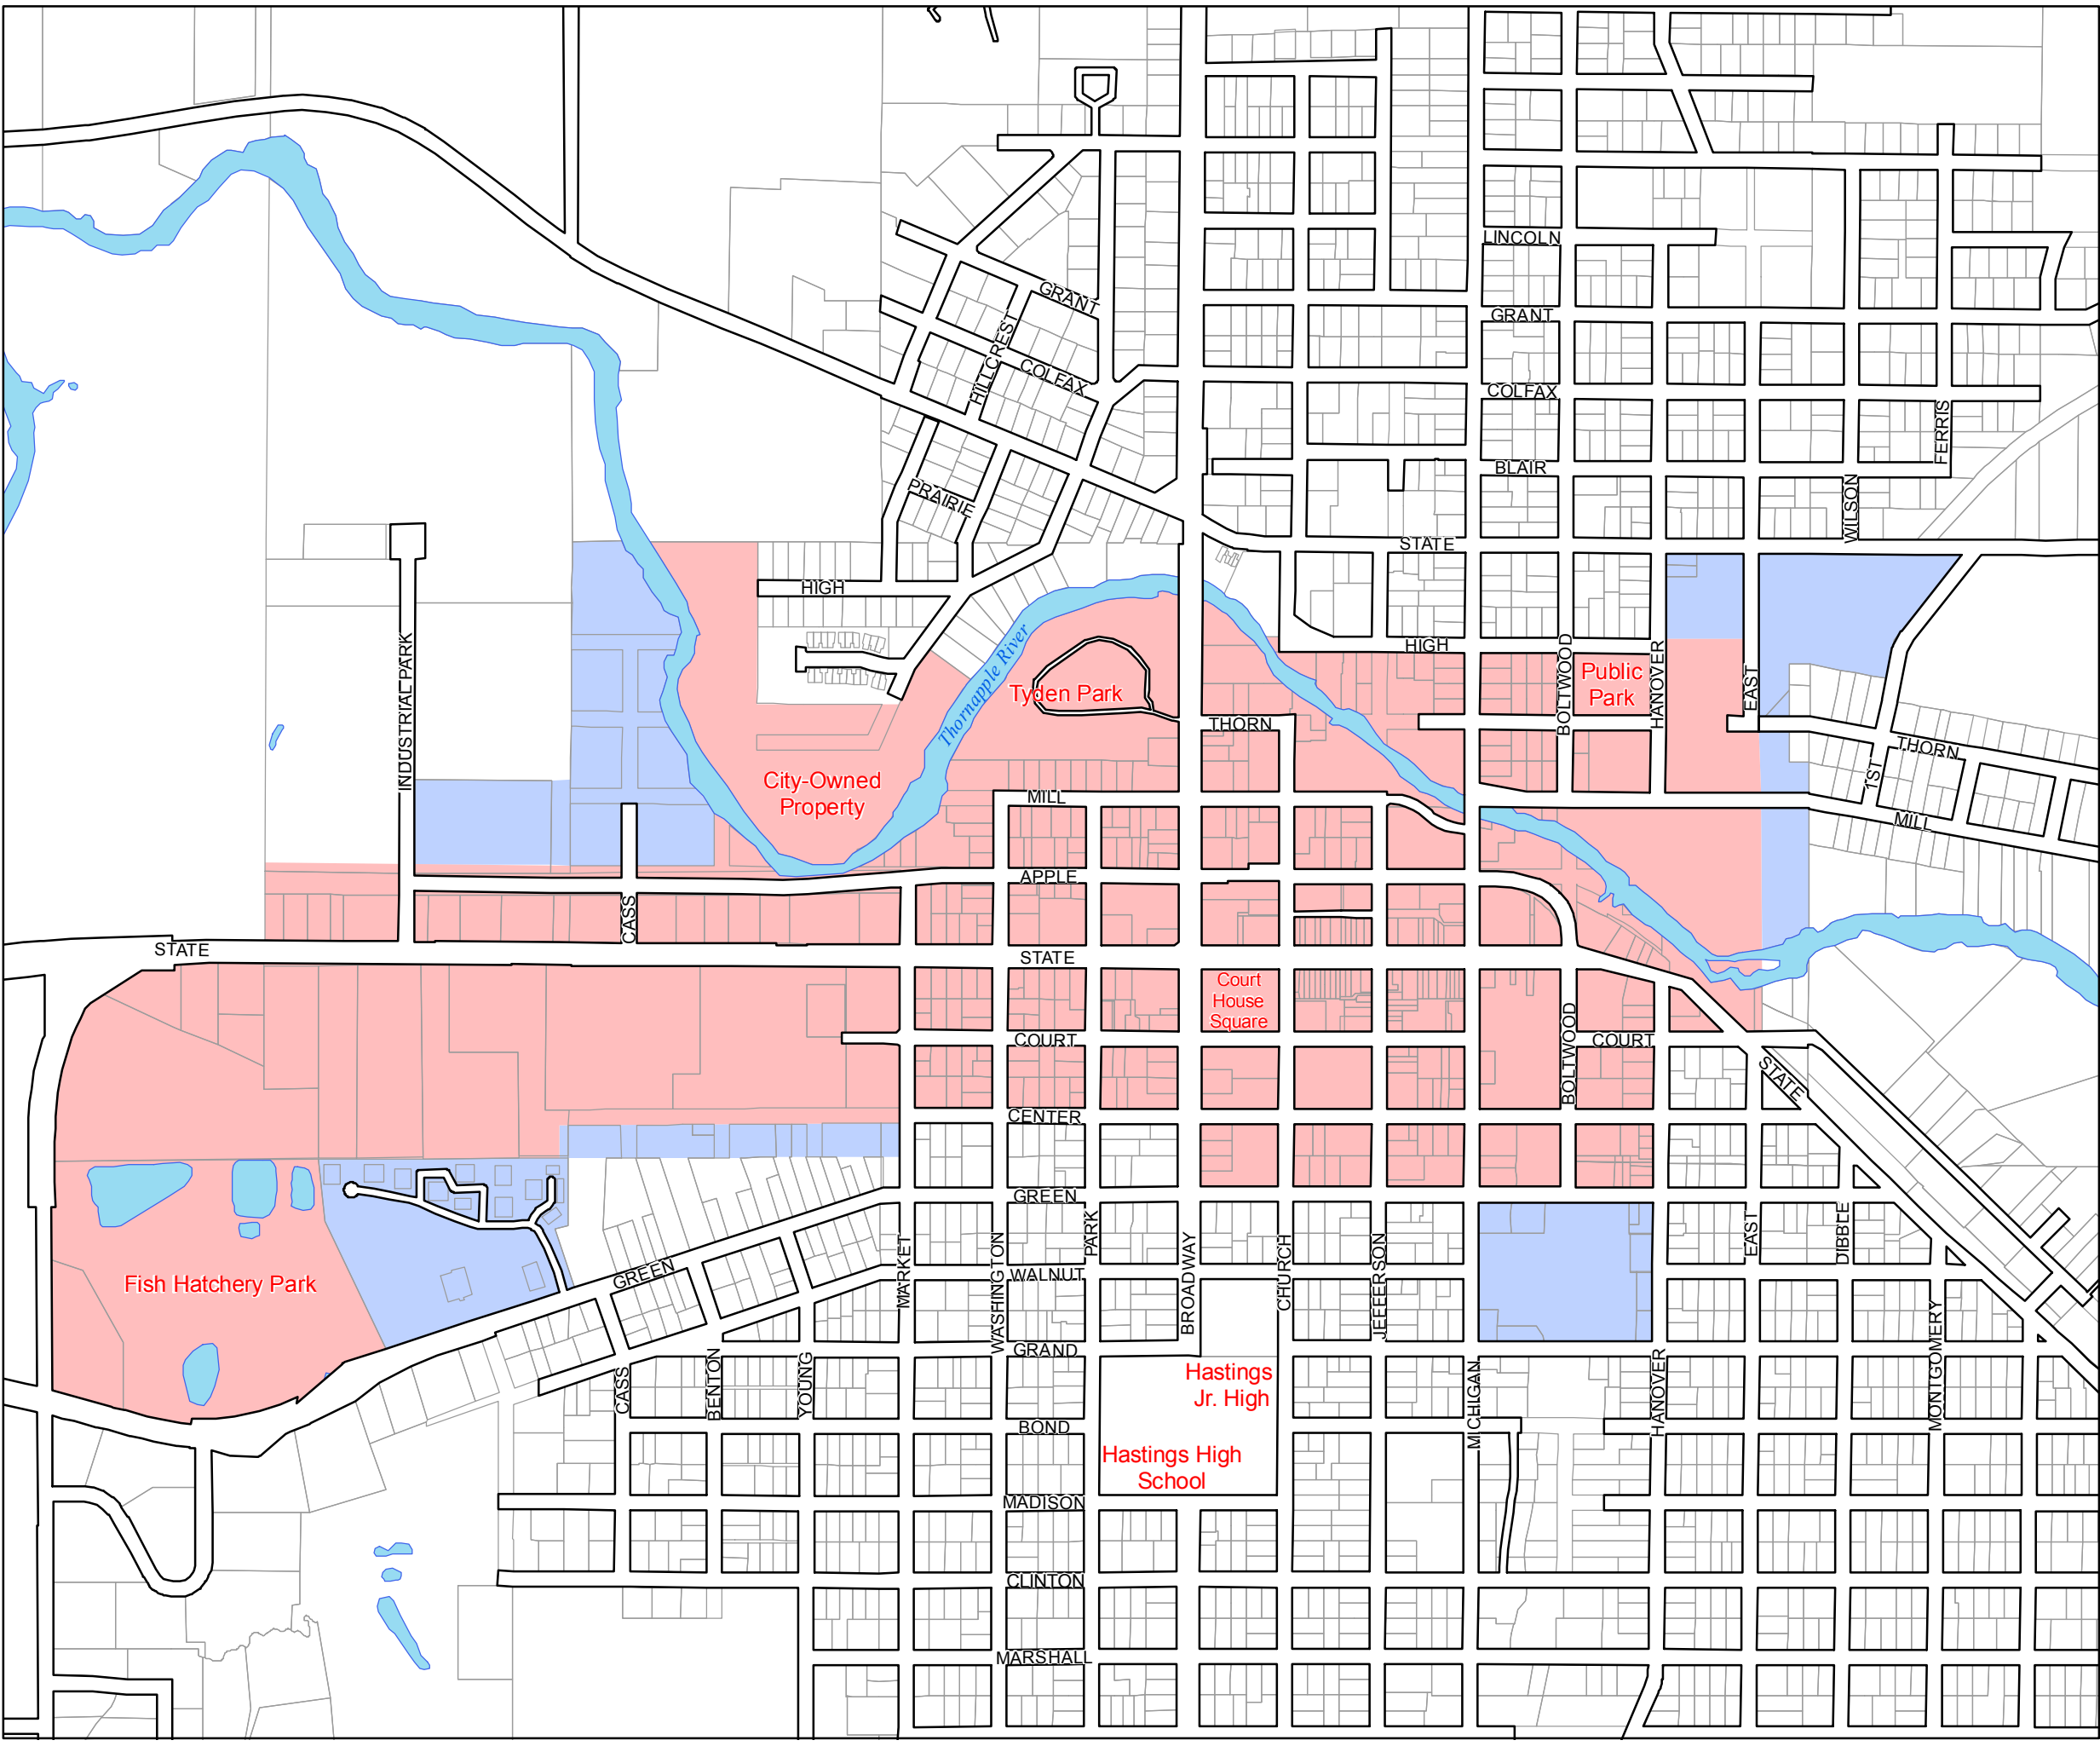

City of Hastings

Barry County, Michigan

DRAFT Map A DDA Districts

Legend

- DDA Boundary as of May, 2001
- DDA District as of Fourth Amendment

1 inch equals 700 feet

Williams & Works
engineers · planners · surveyors · a tradition of service